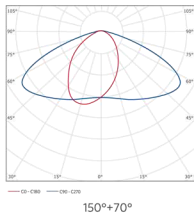

Photometric Data

SADIMET

Rue Ali Layachi ROUIBA-ALGER
Tél:023 85 50 80/ Fax: 023 85 52 73
E-mail: contact@sadimet-dz.com
Web: www.sadimet-dz.com