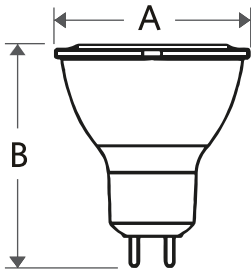

Application

Home

Hotel

Shopping Mall

Restaurant

Specification

Product Description	Input Voltage	Power (W)	Lumen (lm)	Efficacy (lm/W)	Beam Angle (°)	CRI	CCT (K)	Average Lifetime(hrs)	Energy Level
LED E2 MR16 5W	12V A/DC	5	370	74	36°	80	2700K/6500K	20000	A+
LED E2 MR16 6W	12V A/DC	6	480	80	36°	80	2700K/6500K	20000	A+
LED E2 MR16 8W	12V A/DC	8	700	88	36°	80	2700K/6500K	20000	A+
LED E2 GU10/GX5.3 4.5W	220-240V-	4.5	400	89	36°	80	2700K/6500K	20000	A+
LED E2 GU10/GX5.3 6W	220-240V-	6	470	78	36°	80	2700K/6500K	20000	A+
LED E2 GU10/GX5.3 8W	220-240V-	8	735	92	36°	80	2700K/6500K	20000	A+
LED E2 GU10/GX5.3 5W Dim	220-240V-	5	410	82	36°	80	2700K/6500K	20000	A+
LED E2 GU10/GX5.3 6W Dim	220-240V-	6	500	83	36°	80	2700K/6500K	20000	A+
LED E2 GU10/GX5.3 7.5W Dim	220-240V-	7.5	660	88	36°	80	2700K/6500K	20000	A+

Application Conditions	
IP	IP20
Operating Temperature	-20°C-40°C
Application Temperature	25°C
Storage Environment	-25°C-50°C

CB

Packaging Information

Product Description	Single Box(1pc/box)		Outer box		
	Dimensions(mm) (LxWxH)	Gross Weight (kg)	Dimensions(mm) (LxWxH)	Gross Weight (kg)	BOX QTY (pcs/unit)
LED E2 MR16 5W	52x52x55	0.047	550x280x135	4.7	100
LED E2 MR16 6W	52x52x55	0.047	550x280x135	4.7	100
LED E2 MR16 8W	52x52x55	0.069	550x280x135	6.9	100
LED E2 GU10/GX5.3 4.5W	52x52x62	0.052	550x280x150	5.2	100
LED E2 GU10/GX5.3 6W	52x52x62	0.052	550x280x150	5.2	100
LED E2 GU10/GX5.3 8W	52x52x65	0.083	550x280x155	8.3	100
LED E2 GU10/GX5.3 5W Dim	52x52x62	0.052	550x280x150	5.2	100
LED E2 GU10/GX5.3 6W Dim	52x52x62	0.052	550x280x150	5.2	100
LED E2 GU10/GX5.3 7.5W Dim	52x52x65	0.083	550x280x155	8.3	100

Dimensional Drawing

	MR16 5/6W	MR16 8W	GU10/GX5.3 5/6W	MR16 8W
A (mm)	Φ50	Φ50	Φ50	Φ50
B (mm)	45	48	54	57

Rue Ali Layachi, Rouiba-Alger-
 Tél:023 85 50 80/Fax:023 85 52 73
 E-mail:contact@sadimet-dz.com
 Web:www.sadimet-dz.com